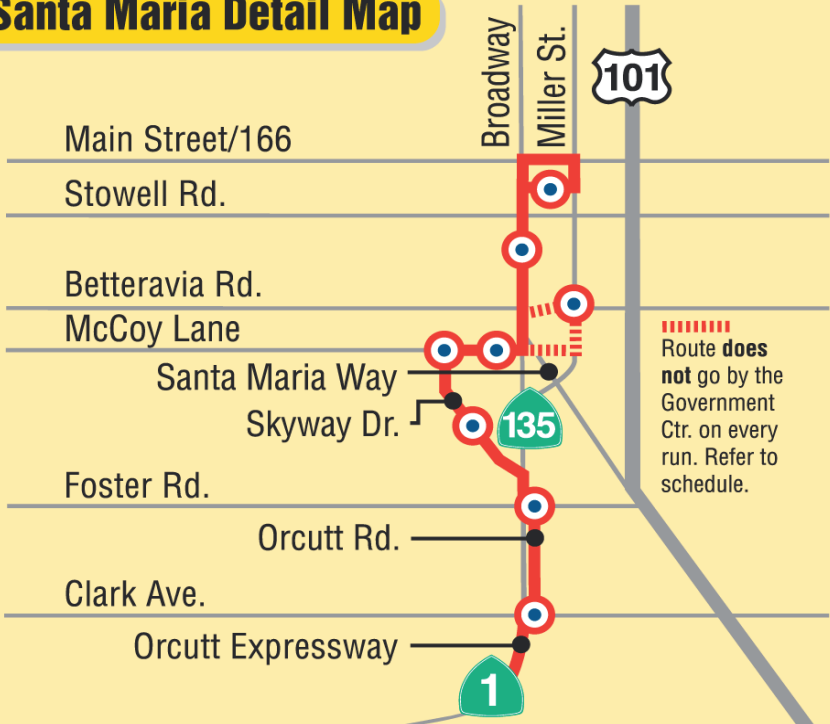

Santa Maria

Route does not go by the Government Ctr. on every run. Refer to schedule.

SEE
DETAIL
MAP

Vandenberg Air Force Base

Lompoc

HSt.

Santa Maria Detail Map

Route does not go by the Government Ctr. on every run. Refer to schedule.